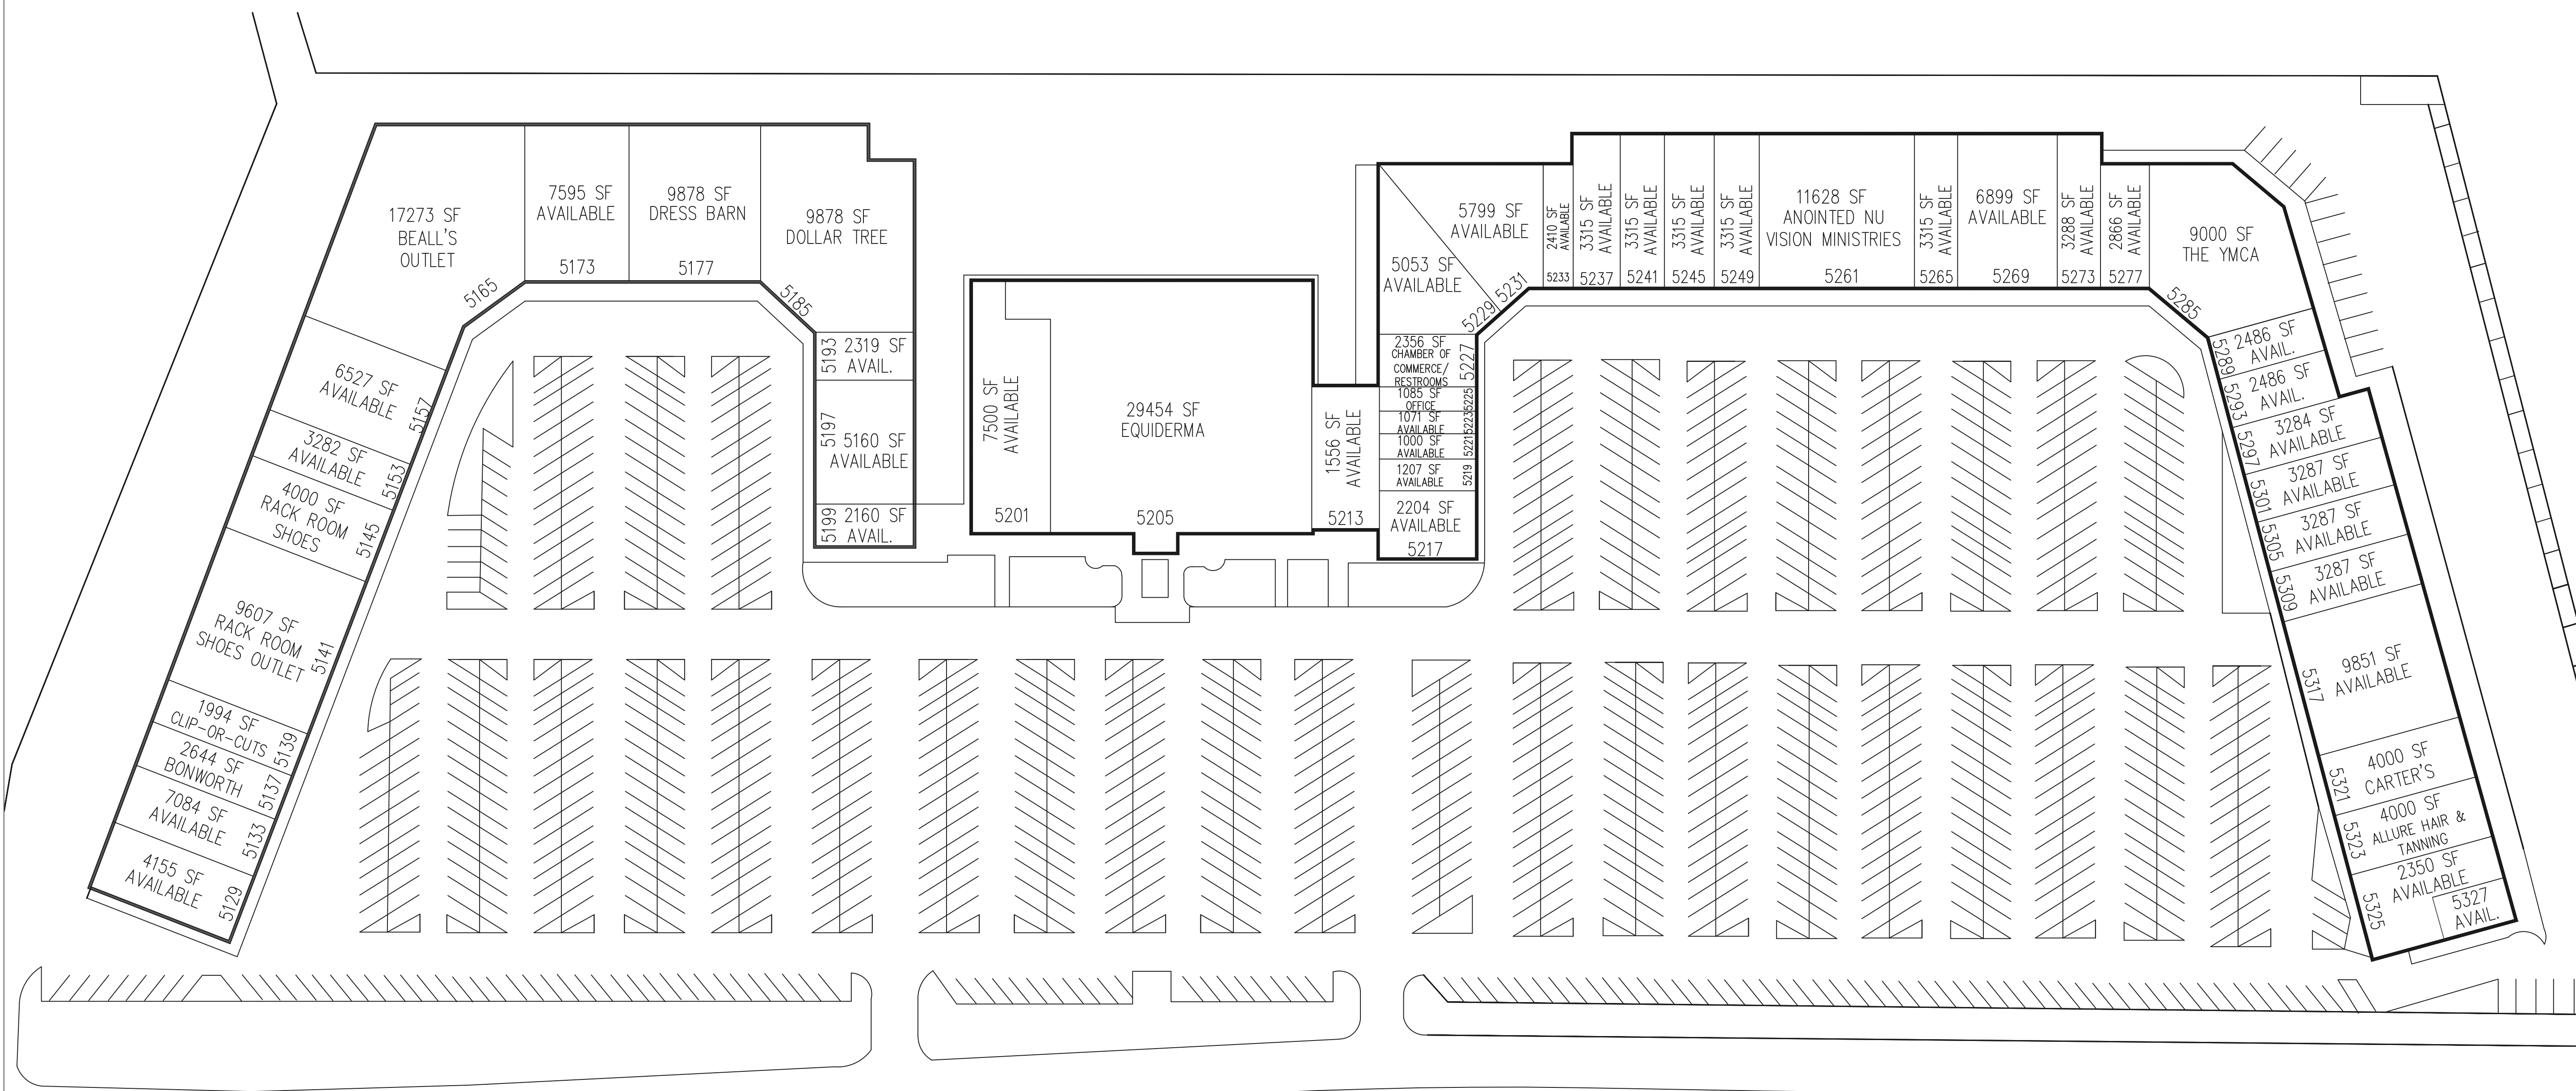

NTS

LEGEND

- VENDING
- ATM
- KIOSK
- SEASONAL
- EVENT AREAS
- RMU
- AVAILABLE

NOTE:
 THIS PLAN IS PROVIDED FOR ILLUSTRATIVE PURPOSE ONLY, AND IS NOT TO BE CONSIDERED IN ANY WAY A WARRANTY,
 REPRESENTATION OR AGREEMENT BY THE LANDLORD THAT THE CENTER, COMMON AREAS, BUILDING, STORE NAMES AND/
 OR SQUARE FOOTAGES WILL BE AS ILLUSTRATED OR INDICATED ON THIS PLAN.

H-T DESIGNS
 4528 NEYREY DRIVE
 METAIRIE, LA 70002

MOONBEAM LEASING & MANAGEMENT LLC

LAKE PARK PLAZA
 5327 MILL STORE ROAD
 LAKE PARK, GEORGIA 31636

JOB NO: SHEET

DATE: 08/25/17 OF SHEETS